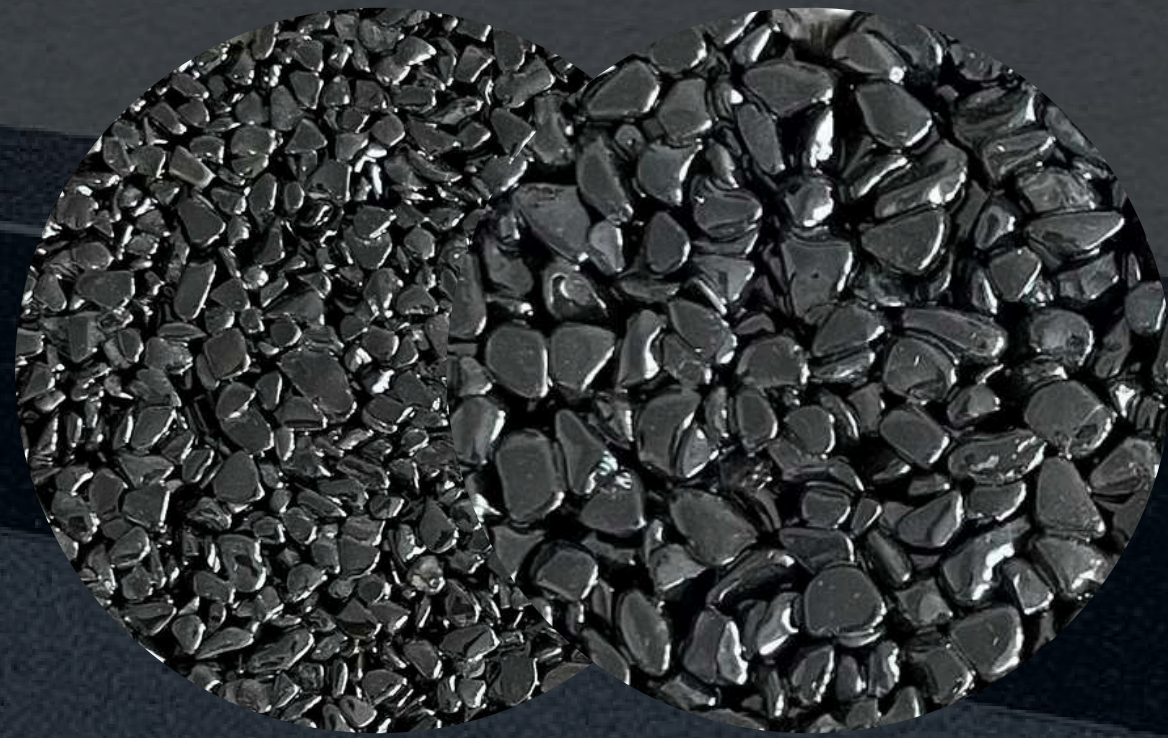

4-8mm

BARDIGLIO

DARK CARNICO

1-4mm

4-8mm

BARDIGLIO

NERO

1-4mm

4-8mm

BIANCO

NERO

1-4mm

4-8mm