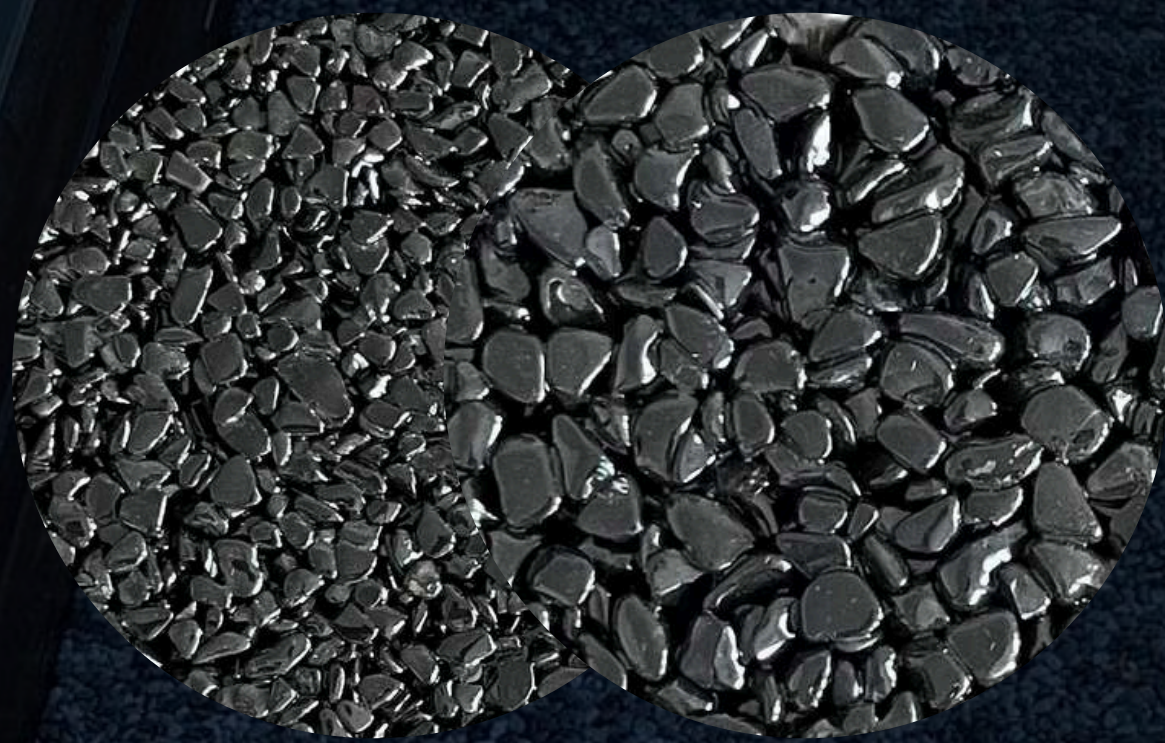

4-8mm

BARDIGLIO

DARK CARNICO

1-4mm

4-8mm

BARDIGLIO

NERO

1-4mm